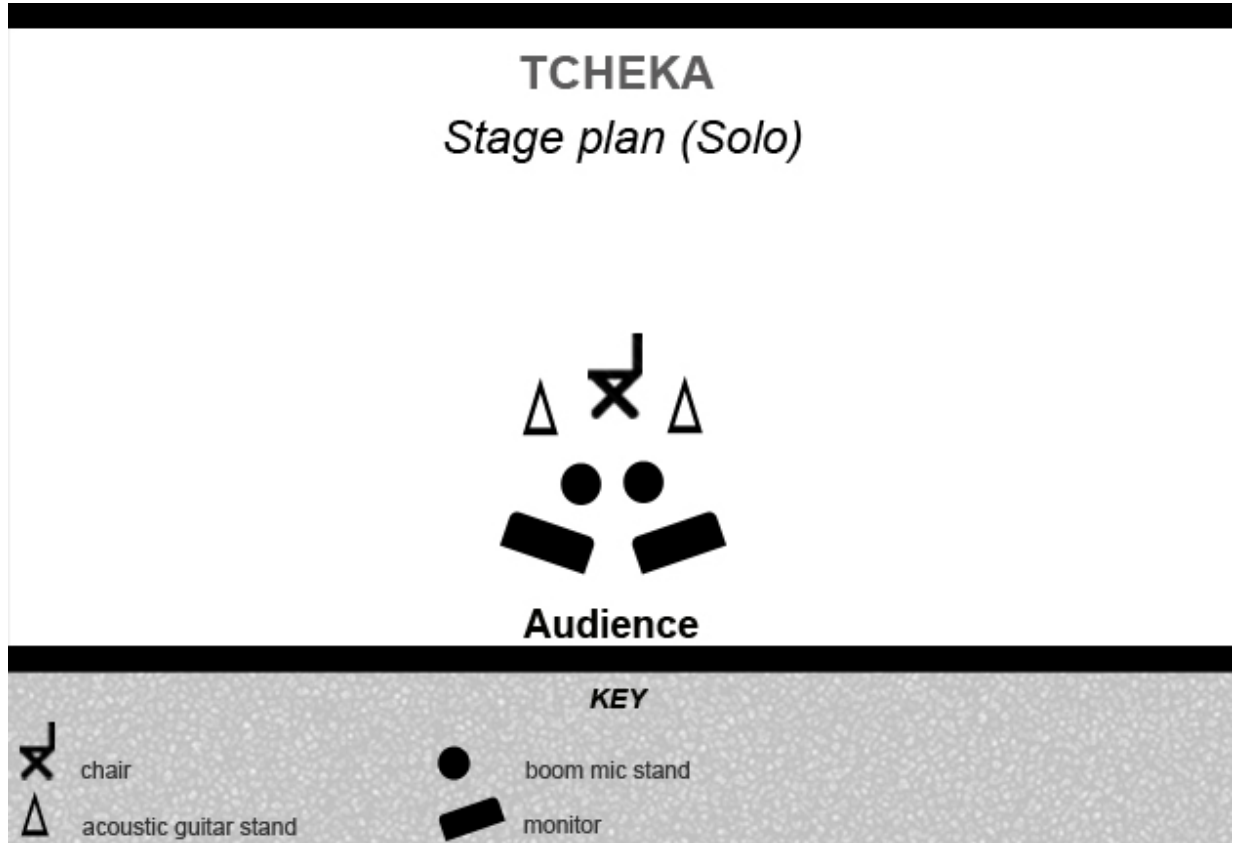

## Technical Rider – (Solo Performance)

### INPUTS

- 1 - Vocal Mic
- 2 - Guitar Mic
- 3 - Acoustic guitar (steel)
- 4 - Acoustic guitar (nylon)

### EQUIPMENT SUPPLIED BY VENUE

- 1 x SHURE SM58 vocal mic, 1 x boom mic stand
- 1 x Neumann 184 mic, 1 x boom mic stand
- 1 x D.I. Box, 1 x instrument cable, 1 x guitar stand
- 1 x D.I. Box, 1 x instrument cable, 1 x guitar stand